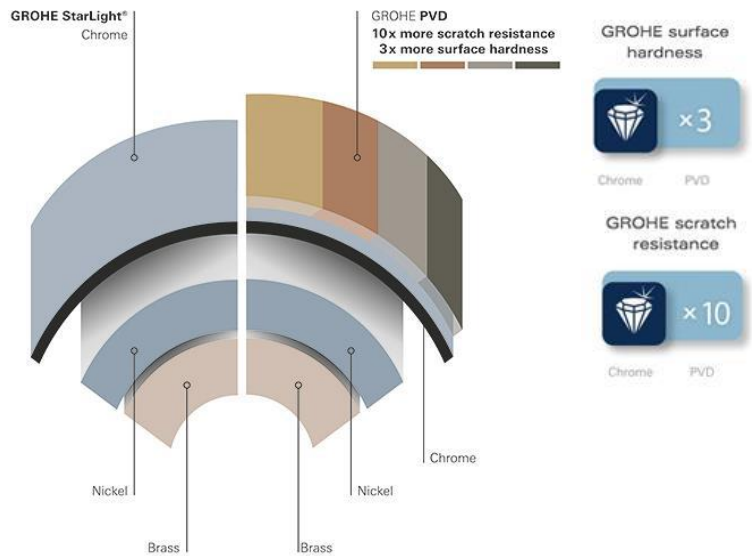

PROJECT		REF		REV	ITEM CODE	
LOCATION		DATE			PAGE	

SANITARY WARE SPECIFICATION SHEET

GROHE ALLURE

BEAUTY MEETS FUNCTION

Perfectly balanced proportions on the outside and technically advanced on the inside – Allure unites inherent beauty with unmatched performance. Cylindrical bodies rise from square and rectangular base plates adding to its minimalist appeal, while the collection offers a choice of two handle styles – a flat lever or a tri-spoke design – to meet your exacting requirements.

Faucets and fittings in this collection illustrate our commitment to unrivalled quality in the bathroom.

Pos.-nr.	Prod. Description	Order-nr.
1	Dirt strainer	0676800M

* Optional accessories

Note:

* All information of the above is for the reference only. No prior notice is made if any changes.