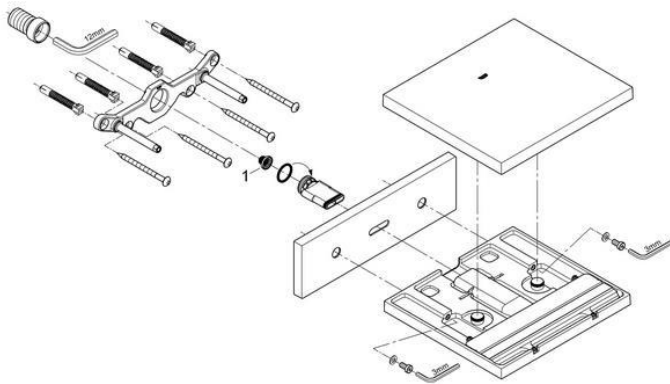

PROJECT		REF		REV	ITEM CODE	
LOCATION		DATE			PAGE	

SANITARY WARE SPECIFICATION SHEET

GROHE ALLURE

BEAUTY MEETS FUNCTION

Perfectly balanced proportions on the outside and technically advanced on the inside – Allure unites inherent beauty with unmatched performance. Cylindrical bodies rise from square and rectangular base plates adding to its minimalist appeal, while the collection offers a choice of two handle styles – a flat lever or a tri-spoke design – to meet your exacting requirements.

Faucets and fittings in this collection illustrate our commitment to unrivalled quality in the bathroom.

Pos.-nr.	Prod. Description	Order-nr.
1	Dirt strainer	0676800M

* Optional accessories

Note:

* All information of the above is for the reference only. No prior notice is made if any changes.